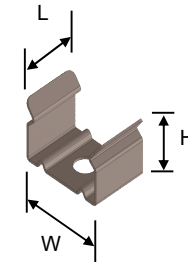

Design Item

Plastic Swivel

View : Top

View : Bottom

View : Side

View : Side

Stainless Steel Bracket

Metal Swivel

Swivel dimension
(L x H x W)
15.0 x 16.5 x 7.0

Low Profile Clip

Clip dimension
(L x H x W)
12.0 x 11.3 x 17.9

Wiring Method