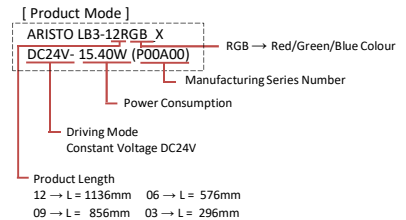

Luster Beam III RGB

PHOTOMETRIC	APPLICATION	SPECIFICATION	DIMMABLE
	General Cove Lighting		

General / Others Specification

Items	Specification
Driven Method	DC24V (Constant Voltage)
Beam Angle	115°
CRI	-
LED Colour Bin	-
Environment	Indoor (IP44)
Expected LED Life Span	L ₇₀ = 20,000hrs @ 25°C
Operation Temp. / Hum.	-20°C ~ 50°C / 20% ~ 85% RH
Storage Temp.	-20°C ~ 70°C

Input Voltage
DC24V

Order / Model Code

PRODUCT NAME	LENGTH	COLOUR	LED VERSION
Luster Beam III	03 : 1 ft 06 : 2 ft 09 : 3 ft 12 : 4 ft	RGB : Red / Green / Blue SR : Static Red SG : Static Green SB : Static Blue	X

Basic Specifications (Unit:mm)

White Cable : (+) DC24V
Black Cable : 5000K
Red Cable : 2200K

Specification (@25°C)

Type	Models	LED Colour	Lumen (lm)	Rated Power (W)	Beam Angle (°)	Size (L x H x W) (mm)	Ave. Weight (g)
RGB LED 3 in 1	LB3-03RGB_X	RGB 3in1	140@White	2.88	115	296 x 13.2 x 20.5	47
	LB3-06RGB_X	RGB 3in1	280@White	5.76		576 x 13.2 x 20.5	90
	LB3-09RGB_X	RGB 3in1	420@White	8.64		856 x 13.2 x 20.5	134
	LB3-12RGB_X	RGB 3in1	560@White	11.52		1136 x 13.2 x 20.5	175
Static Red LED	LB3-03SR_X	Static Red	145	3.85	115	296 x 13.2 x 20.5	47
	LB3-06SR_X	Static Red	290	7.70		576 x 13.2 x 20.5	90
	LB3-09SR_X	Static Red	435	11.55		856 x 13.2 x 20.5	134
	LB3-12SR_X	Static Red	580	15.40		1136 x 13.2 x 20.5	175
Static Green LED	LB3-03SG_X	Static Green	295	3.85	115	296 x 13.2 x 20.5	47
	LB3-06SG_X	Static Green	590	7.70		576 x 13.2 x 20.5	90
	LB3-09SG_X	Static Green	885	11.55		856 x 13.2 x 20.5	134
	LB3-12SG_X	Static Green	1180	15.40		1136 x 13.2 x 20.5	175
Static Blue LED	LB3-03SB_X	Static Blue	85	3.85	115	296 x 13.2 x 20.5	47
	LB3-06SB_X	Static Blue	170	7.70		576 x 13.2 x 20.5	90
	LB3-09SB_X	Static Blue	255	11.55		856 x 13.2 x 20.5	134
	LB3-12SB_X	Static Blue	340	15.40		1136 x 13.2 x 20.5	175

Swivel dimension
(L x H x W)
15.0 x 16.5 x 7.0

Low Profile Clip

Clip dimension
(L x H x W)
12.0 x 11.3 x 17.9

Wiring Method