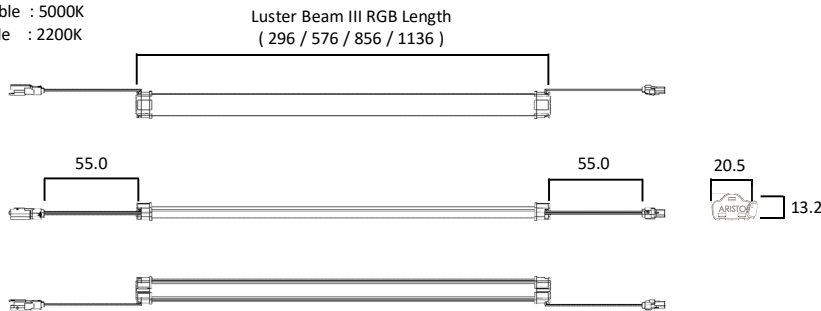

Luster Beam III RGB

PHOTOMETRIC	APPLICATION	SPECIFICATION	DIMMABLE
	General Cove Lighting		

General / Others Specification

Items	Specification
Driven Method	DC24V (Constant Voltage)
Beam Angle	115°
CRI	-
LED Colour Bin	-
Environment	Indoor (IP44)
Expected LED Life Span	L ₇₀ = 20,000hrs @ 25°C
Operation Temp. / Hum.	-20°C ~ 50°C / 20% ~ 85% RH
Storage Temp.	-20°C ~ 70°C

Input Voltage
DC24V

Order / Model Code

PRODUCT NAME	LENGTH	COLOUR	LED VERSION
Luster Beam III	03 : 1 ft 06 : 2 ft 09 : 3 ft 12 : 4 ft	RGB : Red / Green / Blue SR : Static Red SG : Static Green SB : Static Blue	X

Basic Specifications (Unit:mm)

White Cable : (+) DC24V
Black Cable : 5000K
Red Cable : 2200K

Specification (@25°C)

Type	Models	LED Colour	Lumen (lm)	Rated Power (W)	Beam Angle (°)	Size (L x H x W) (mm)	Ave. Weight (g)
RGB LED 3 in 1	LB3-03RGB_X	RGB 3in1	140@White	2.88	115	296 x 13.2 x 20.5	47
	LB3-06RGB_X	RGB 3in1	280@White	5.76		576 x 13.2 x 20.5	90
	LB3-09RGB_X	RGB 3in1	420@White	8.64		856 x 13.2 x 20.5	134
	LB3-12RGB_X	RGB 3in1	560@White	11.52		1136 x 13.2 x 20.5	175
Static Red LED	LB3-03SR_X	Static Red	145	3.85	115	296 x 13.2 x 20.5	47
	LB3-06SR_X	Static Red	290	7.70		576 x 13.2 x 20.5	90
	LB3-09SR_X	Static Red	435	11.55		856 x 13.2 x 20.5	134
	LB3-12SR_X	Static Red	580	15.40		1136 x 13.2 x 20.5	175
Static Green LED	LB3-03SG_X	Static Green	295	3.85	115	296 x 13.2 x 20.5	47
	LB3-06SG_X	Static Green	590	7.70		576 x 13.2 x 20.5	90
	LB3-09SG_X	Static Green	885	11.55		856 x 13.2 x 20.5	134
	LB3-12SG_X	Static Green	1180	15.40		1136 x 13.2 x 20.5	175
Static Blue LED	LB3-03SB_X	Static Blue	85	3.85	115	296 x 13.2 x 20.5	47
	LB3-06SB_X	Static Blue	170	7.70		576 x 13.2 x 20.5	90
	LB3-09SB_X	Static Blue	255	11.55		856 x 13.2 x 20.5	134
	LB3-12SB_X	Static Blue	340	15.40		1136 x 13.2 x 20.5	175

Swivel dimension
(L x H x W)
15.0 x 16.5 x 7.0

Low Profile Clip

Clip dimension
(L x H x W)
12.0 x 11.3 x 17.9

Wiring Method