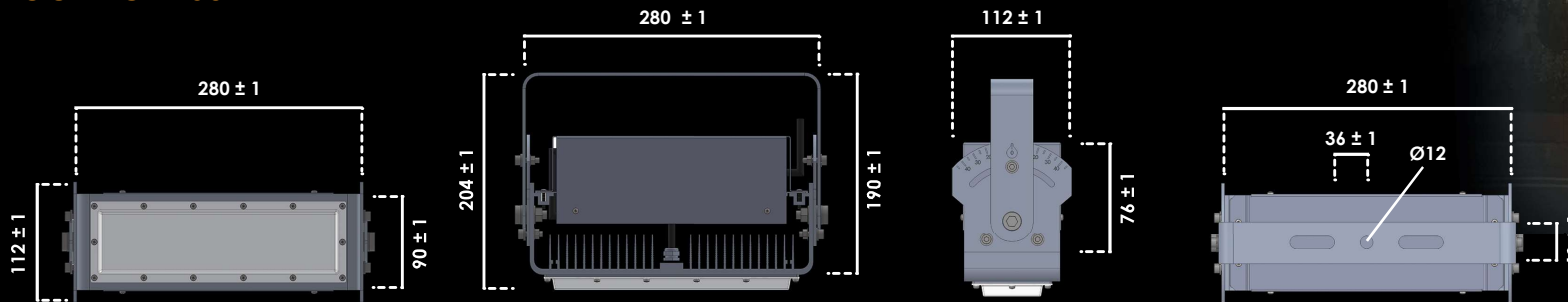

Floodlight 50W

Floodlight 100W

Floodlight 30W
(Non-dimming)

Items	Floodlight 30W			Floodlight 50W			Floodlight 100W		
	FB25-50MB_X	FB25-40HB_X	FB25-30HB_X	FHL050-50HDS_X	FHL050-40HDS_X	FHL050-30HDS_X	FHL100-50HDS_X	FHL100-40HDS_X	FHL100-30HDS_X
CCT	5000K	4000K	3000K	5000K	4000K	3000K	5000K	4000K	3000K
Lumen	3380 lm	3225 lm	3180 lm	3900 lm	3795 lm	3490 lm	7625 lm	7420 lm	6915 lm
Power	AC 30 W			AC 50 W			AC 100 W		
CRI	Ra >80			Ra >80			Ra >80		
Size	198 x 193 x 46 mm			280 x 112 x 204 mm			280 x 170 x 204 mm		
Weight	1.23 kg			3.08 kg			4.05 kg		
Beam Angle	105° (diffuse)			120° (diffuse)			120° (diffuse)		
IP Level	IP65			IP66			IP66		

INSTALLATION GUIDE

1 BASIC SPECIFICATION

Units : mm

FLOODLIGHT 30W

FLOODLIGHT 50W

FLOODLIGHT 100W

2 SIMULATION