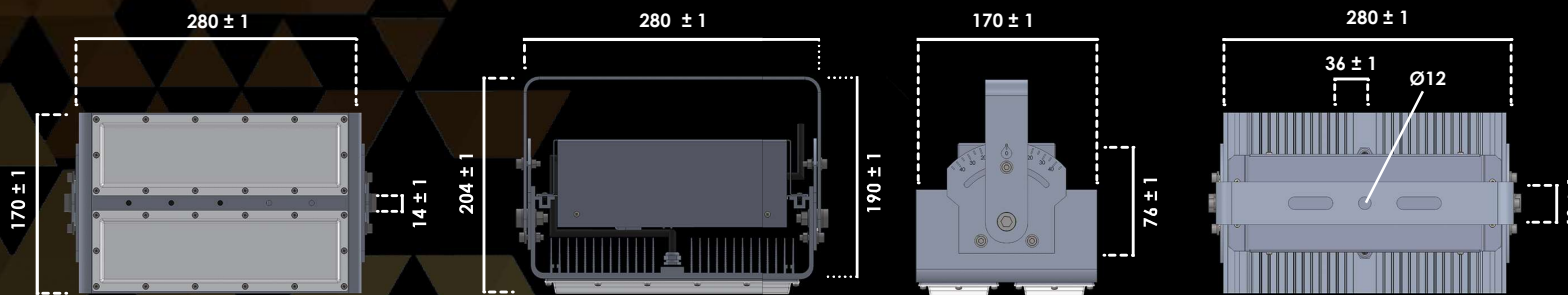

Floodlight 50W

Floodlight 100W

Floodlight 30W
(Non-dimming)

Items	Floodlight 30W			Floodlight 50W			Floodlight 100W		
	FB25-50MB_X	FB25-40HB_X	FB25-30HB_X	FHL050-50HDS_X	FHL050-40HDS_X	FHL050-30HDS_X	FHL100-50HDS_X	FHL100-40HDS_X	FHL100-30HDS_X
CCT	5000K	4000K	3000K	5000K	4000K	3000K	5000K	4000K	3000K
Lumen	3380 lm	3225 lm	3180 lm	3900 lm	3795 lm	3490 lm	7625 lm	7420 lm	6915 lm
Power	AC 30 W			AC 50 W			AC 100 W		
CRI	Ra >80			Ra >80			Ra >80		
Size	198 x 193 x 46 mm			280 x 112 x 204 mm			280 x 170 x 204 mm		
Weight	1.23 kg			3.08 kg			4.05 kg		
Beam Angle	105° (diffuse)			120° (diffuse)			120° (diffuse)		
IP Level	IP65			IP66			IP66		

INSTALLATION GUIDE

1 BASIC SPECIFICATION

Units : mm

FLOODLIGHT 30W

FLOODLIGHT 50W

FLOODLIGHT 100W

2 SIMULATION