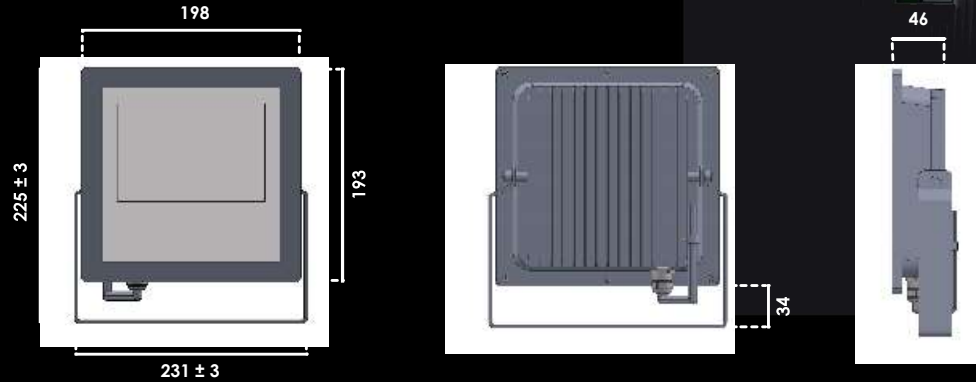

FLOODLIGHT SERIES

POWER	CCT	APPLICATION	SPECIFICATION	DIMMING	PRODUCT SPEC
AC 30W/50W/100W	5000K 4000K 3000K	Car Porch Car Park Hoarding Bill Board Security Light	 Dimmable  IP65 IP66  Indoor  Outdoor  External Driver  Custom Order  105° 120° Beam Angle	 DIM  PWM  TRIAC  DALI  DMX  SPI	

Floodlight 50W

Floodlight 100W

Floodlight 30W
(Non-dimming)

Items	Floodlight 30W			Floodlight 50W			Floodlight 100W		
	FB25-50MB_X	FB25-40HB_X	FB25-30HB_X	FHL050-50HDS_X	FHL050-40HDS_X	FHL050-30HDS_X	FHL100-50HDS_X	FHL100-40HDS_X	FHL100-30HDS_X
CCT	5000K	4000K	3000K	5000K	4000K	3000K	5000K	4000K	3000K
Lumen	3380 lm	3225 lm	3180 lm	3900 lm	3795 lm	3490 lm	7625 lm	7420 lm	6915 lm
Power	AC 30 W			AC 50 W			AC 100 W		
CRI	Ra >80			Ra >80			Ra >80		
Size	198 x 193 x 46 mm			280 x 112 x 204 mm			280 x 170 x 204 mm		
Weight	1.23 kg			3.08 kg			4.05 kg		
Beam Angle	105° (diffuse)			120° (diffuse)			120° (diffuse)		
IP Level	IP65			IP66			IP66		

INSTALLATION GUIDE

1 BASIC SPECIFICATION

Units : mm

FLOODLIGHT 30W

FLOODLIGHT 50W

FLOODLIGHT 100W

2 SIMULATION