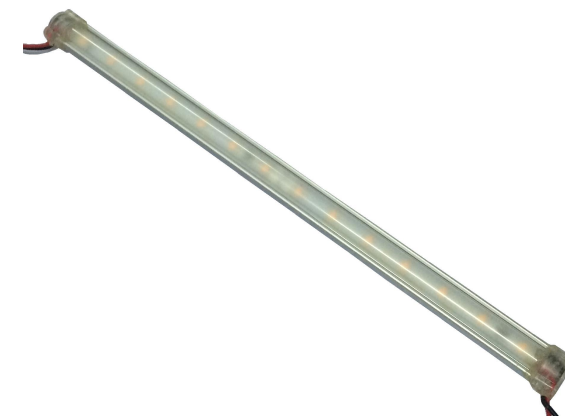

PENTA WIDE IV CC-C

PENTA LITE ELP

DUO SLIM

MONO MINI

LINEAR LIGHTING

LUSTERBEAM IIIa

SEAMLESS L SERIES

GLOW TUBE V