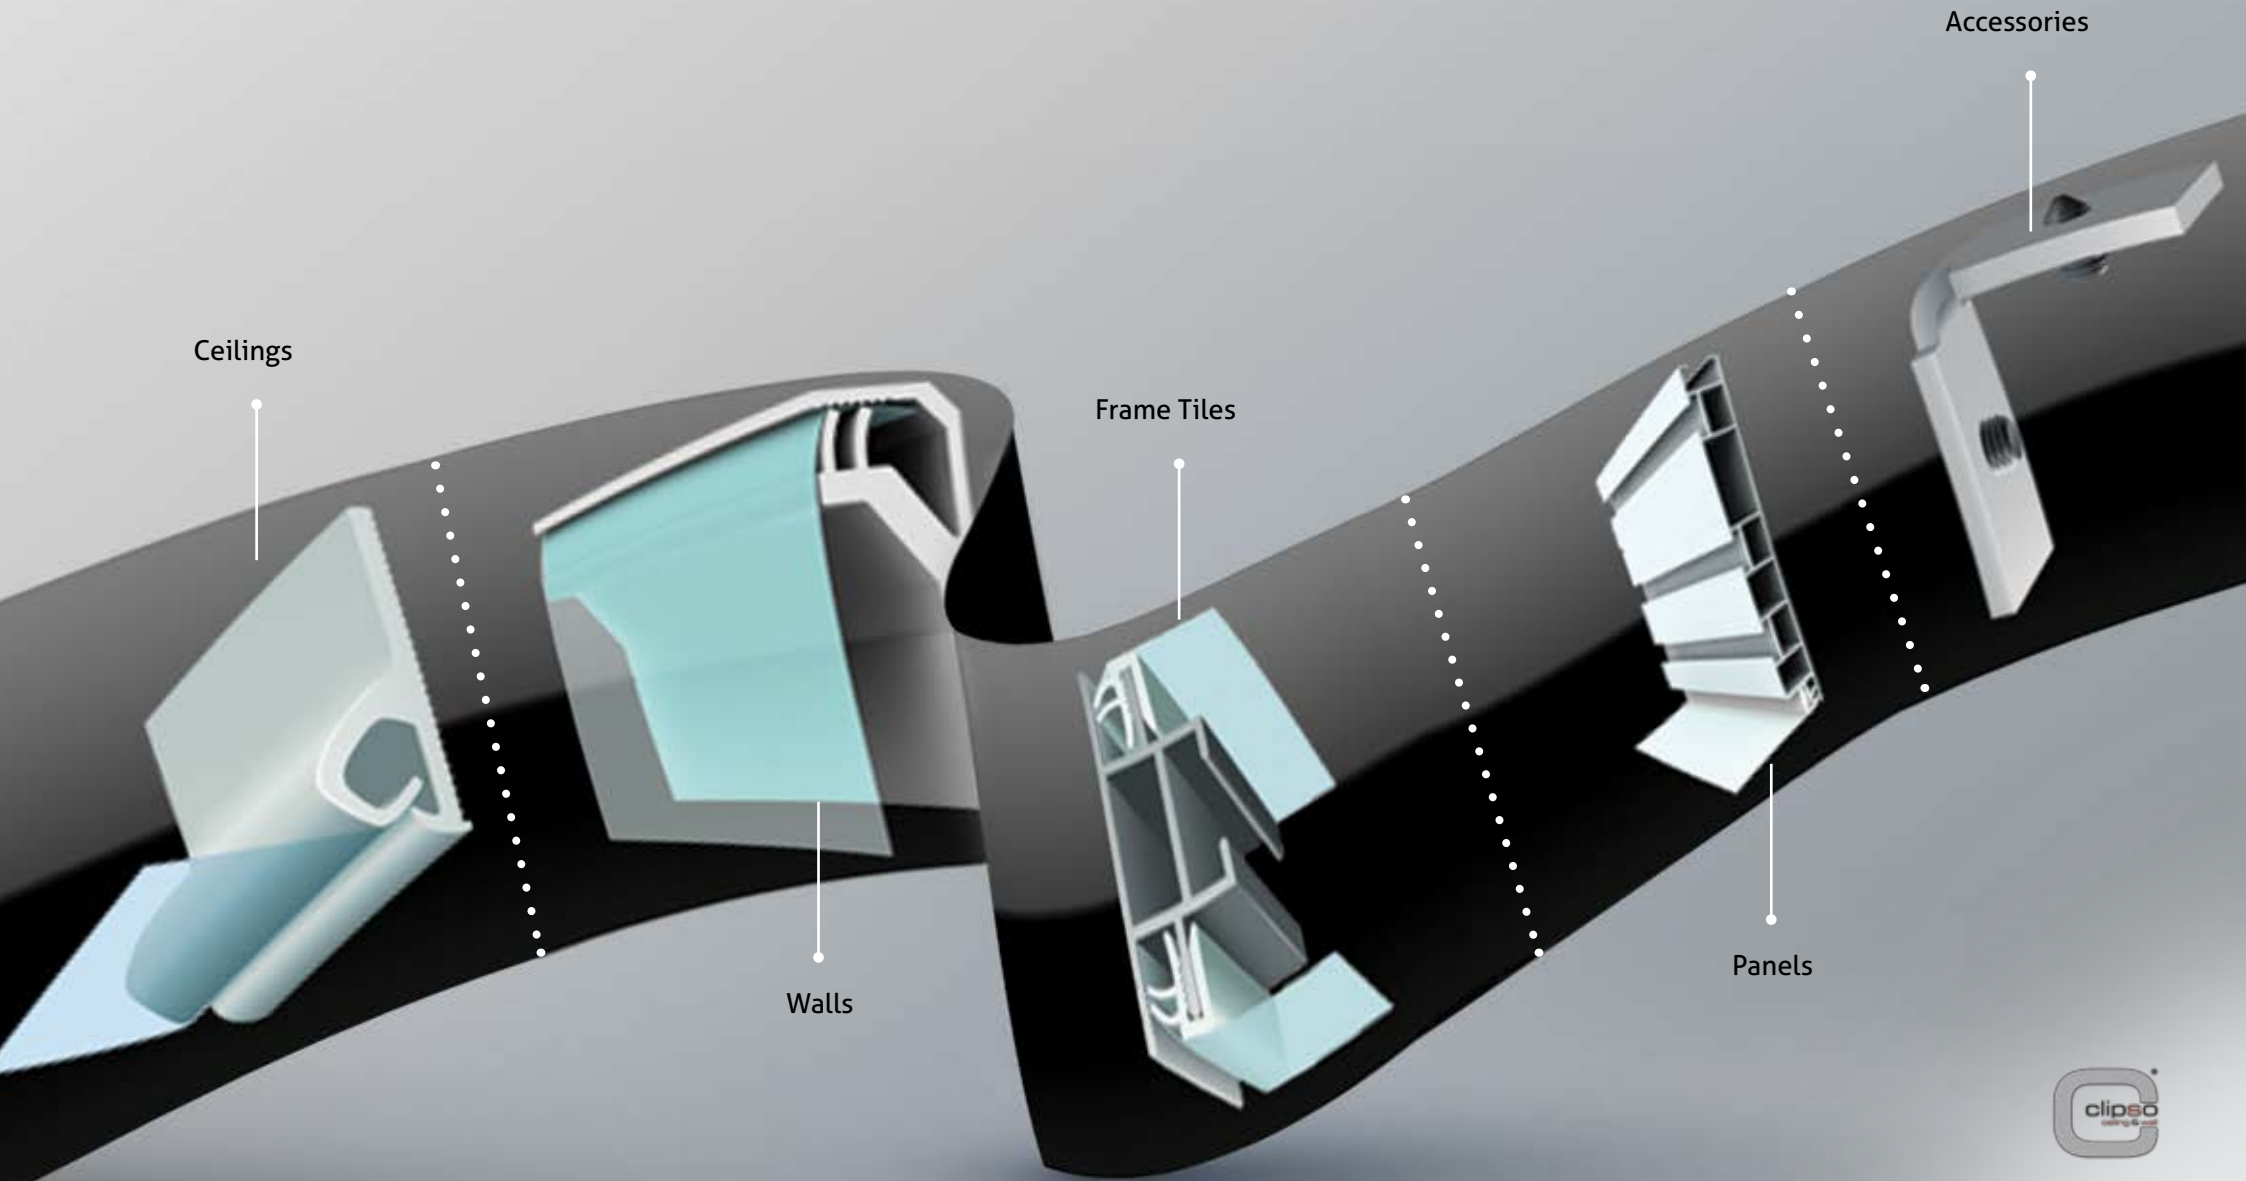

PUBLIC SPACES

Before

After

Before

After

Cutting Edge Technique

produces minimal waste, minimal clean up and minimal impact on other subcontractors or users of the space

Environmental-friendly *Easy* *Clean*

Fast

1. Attach the profiles

cracked and old ceiling
to be renovated

4. Stretch and finish

2. Tuck the fabric with
CLIPSO spatula

Range Of Profiles

Highly adaptable to any design need, from simple ceilings and walls to intricate designs and complex shapes