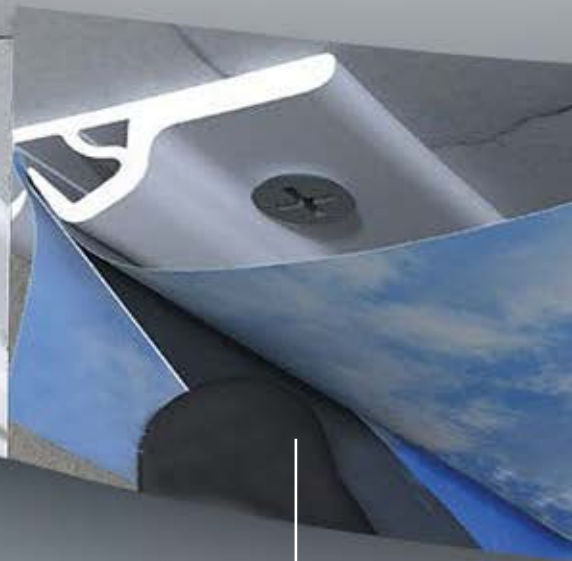

High Bay Light

The Fabric Method

- Our coverings are knitted polyester fabric coated with polyurethane.
- A single piece of fabric can cover up to 5m in width without joints or seams, guaranteeing a perfectly smooth surface and uniform tension.
- Due to its knit properties, the coverings can wrap easily around beams, cornices, rosettes, doors, windows, etc. with ease.
- In addition, the integration of mechanical, electrical heating and plumbing fixtures are easily accomodated.

PUBLIC SPACES

Before

After

Before

After

Cutting Edge Technique

produces minimal waste, minimal clean up and minimal impact on other subcontractors or users of the space

Environmental-friendly *Easy* *Clean*

Fast

1. Attach the profiles

cracked and old ceiling
to be renovated

4. Stretch and finish

2. Tuck the fabric with
CLIPSO spatula

Range Of Profiles

Highly adaptable to any design need, from simple ceilings and walls to intricate designs and complex shapes