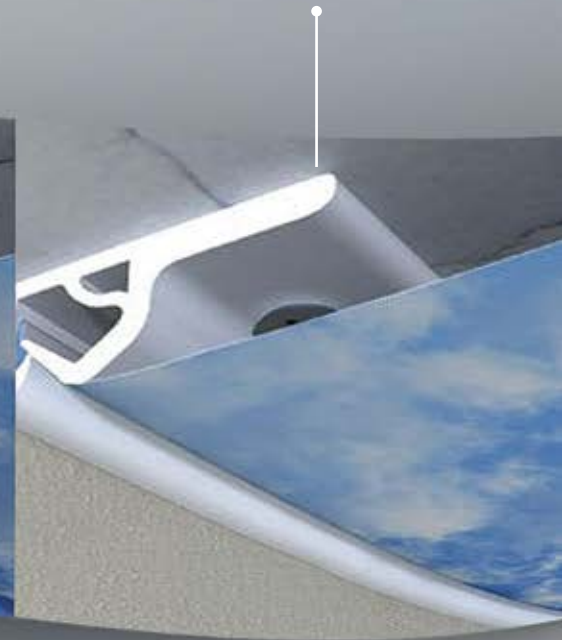

High Bay Light

The Fabric Method

- Our coverings are knitted polyester fabric coated with polyurethane.
- A single piece of fabric can cover up to 5m in width without joints or seams, guaranteeing a perfectly smooth surface and uniform tension.
- Due to its knit properties, the coverings can wrap easily around beams, cornices, rosettes, doors, windows, etc. with ease.
- In addition, the integration of mechanical, electrical heating and plumbing fixtures are easily accomodated.

PUBLIC SPACES

Before

After

Before

After

Cutting Edge Technique

produces minimal waste, minimal clean up and minimal impact on other subcontractors or users of the space

Environmental-friendly *Easy* *Clean*

Fast

1. Attach the profiles

cracked and old ceiling
to be renovated

4. Stretch and finish

2. Tuck the fabric with
CLIPSO spatula

Range Of Profiles

Highly adaptable to any design need, from simple ceilings and walls to intricate designs and complex shapes